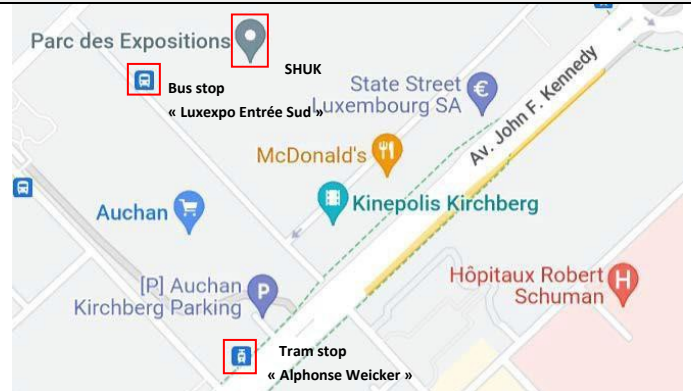

Scan this QR code
to view your
destination address
on Google Maps